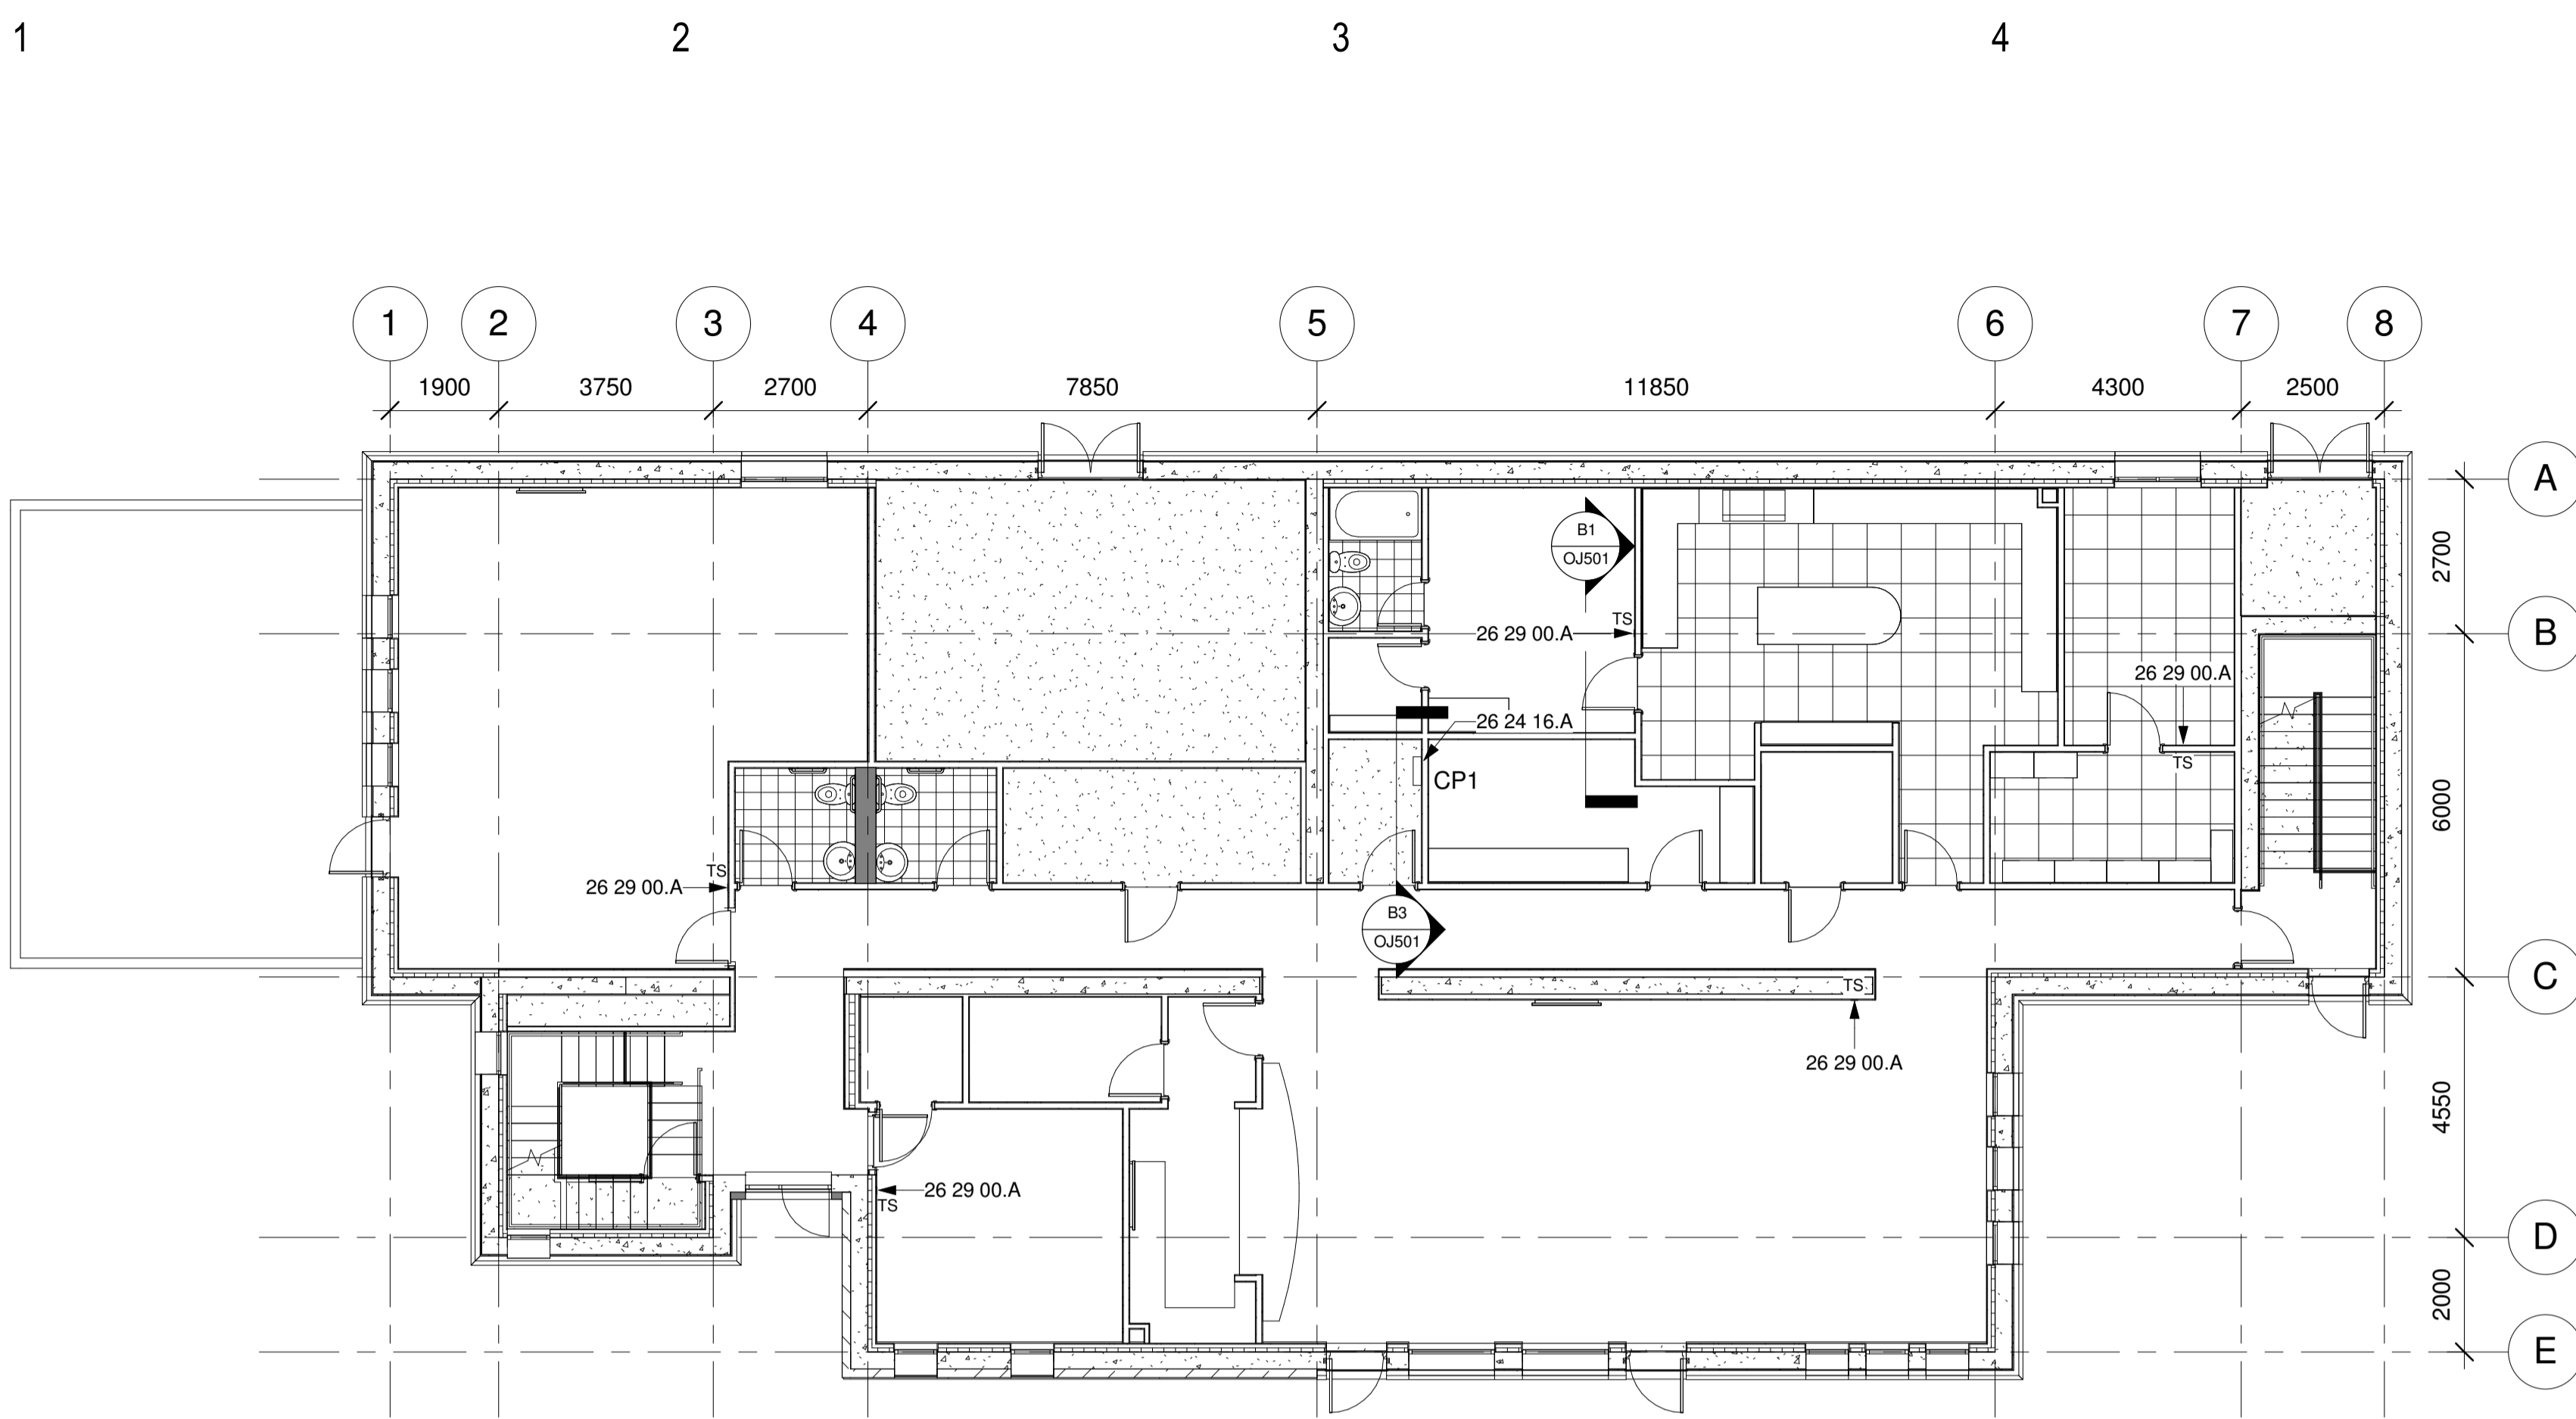

Keynote	Family
25 35 16.A	Ceiling Daylight Sensor - Regular Voltage
26 24 16.A	Control Panel
26 29 00.A	Temperature Sensor

**C1** Level 1 Floor Plan

1 : 100

**A1** Level 1 Ceiling Plan

1 : 100

REV	DATE	DESCRIPTION
4	21.07.17	Final Issue
3	03.07.17	Spaces Revised
2	27.06.17	Keynotes Revised
1	01.06.17	Issued For Review

PROJECT NUMBER	East Dormitory
DRAWN BY	R.K.
CHECKED BY	B.E.
SCALE (@ A1)	1 : 100
DATE	04/06/17
STATUS	Final Issue
REVISION	4

PROJECT	Four Dormitory Complex
TITLE	Level 1 Floor Plan
	OJ101
	SHEET 1 OF 4