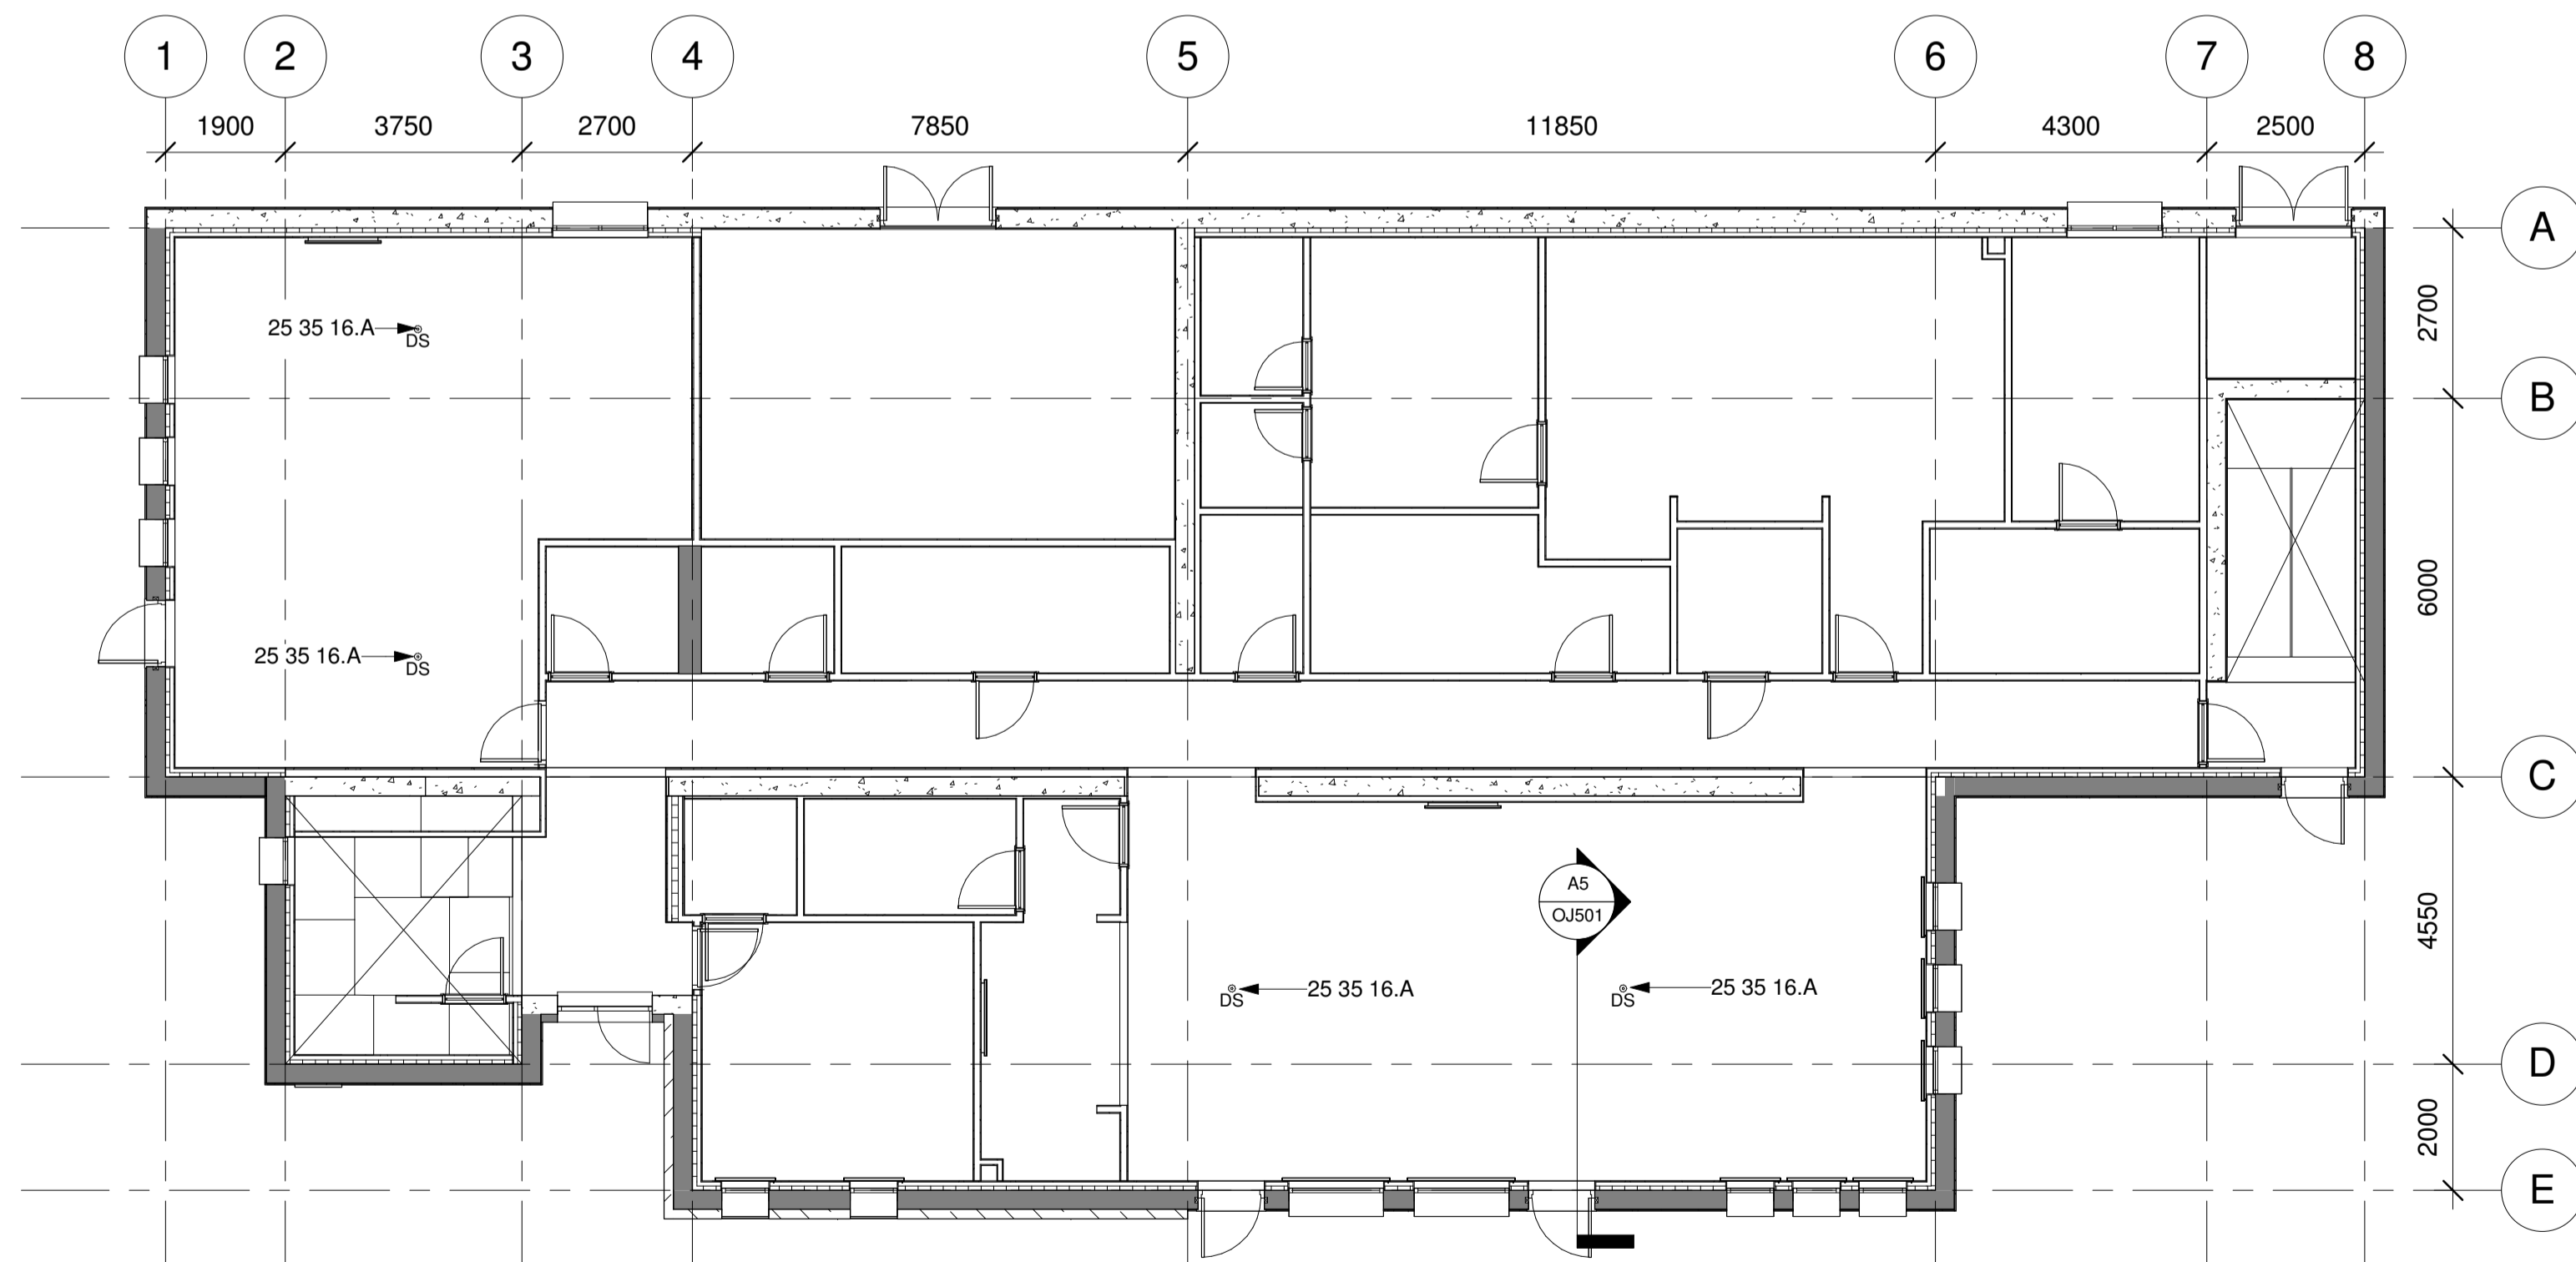

Keynote	Family
25 35 16.A	Ceiling Daylight Sensor - Regular Voltage
26 24 16.A	Control Panel
26 29 00.A	Temperature Sensor

**C1** Level 1 Floor Plan

1 : 100

**A1** Level 1 Ceiling Plan

1 : 100

REV	DATE	DESCRIPTION
4	21.07.17	Final Issue
3	03.07.17	Spaces Revised
2	27.06.17	Keynotes Revised
1	01.06.17	Issued For Review

PROJECT NUMBER	East Dormitory
DRAWN BY	R.K.
CHECKED BY	B.E.
SCALE (@ A1)	1 : 100
DATE	04/06/17
STATUS	Final Issue
REVISION	4

PROJECT	Four Dormitory Complex
TITLE	Level 1 Floor Plan
	OJ101
	SHEET 1 OF 4