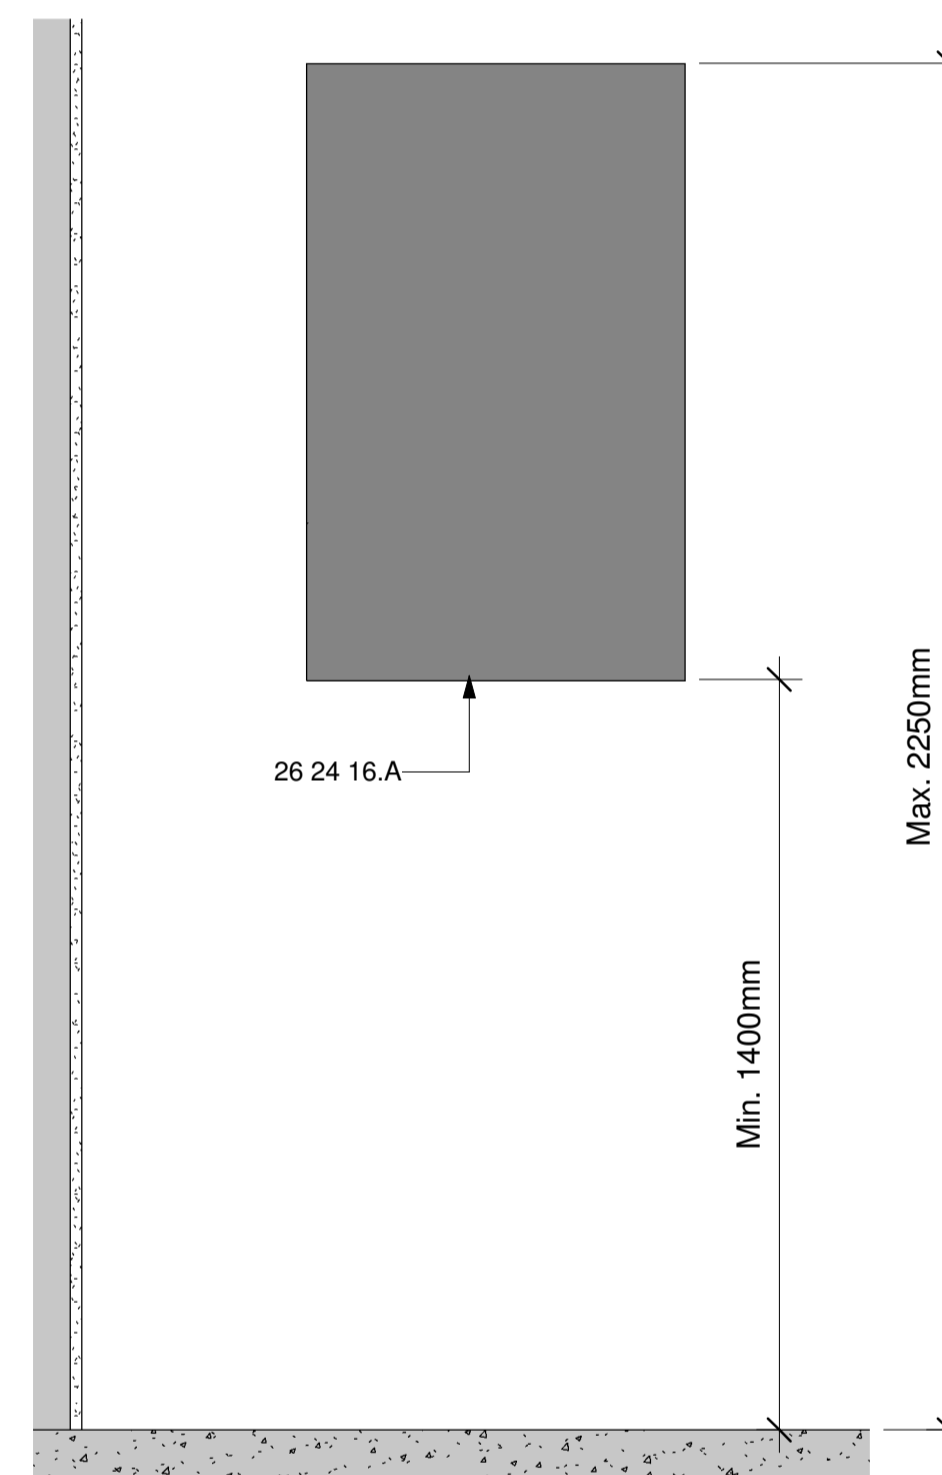

B3 Control Panel Detail
1 : 10