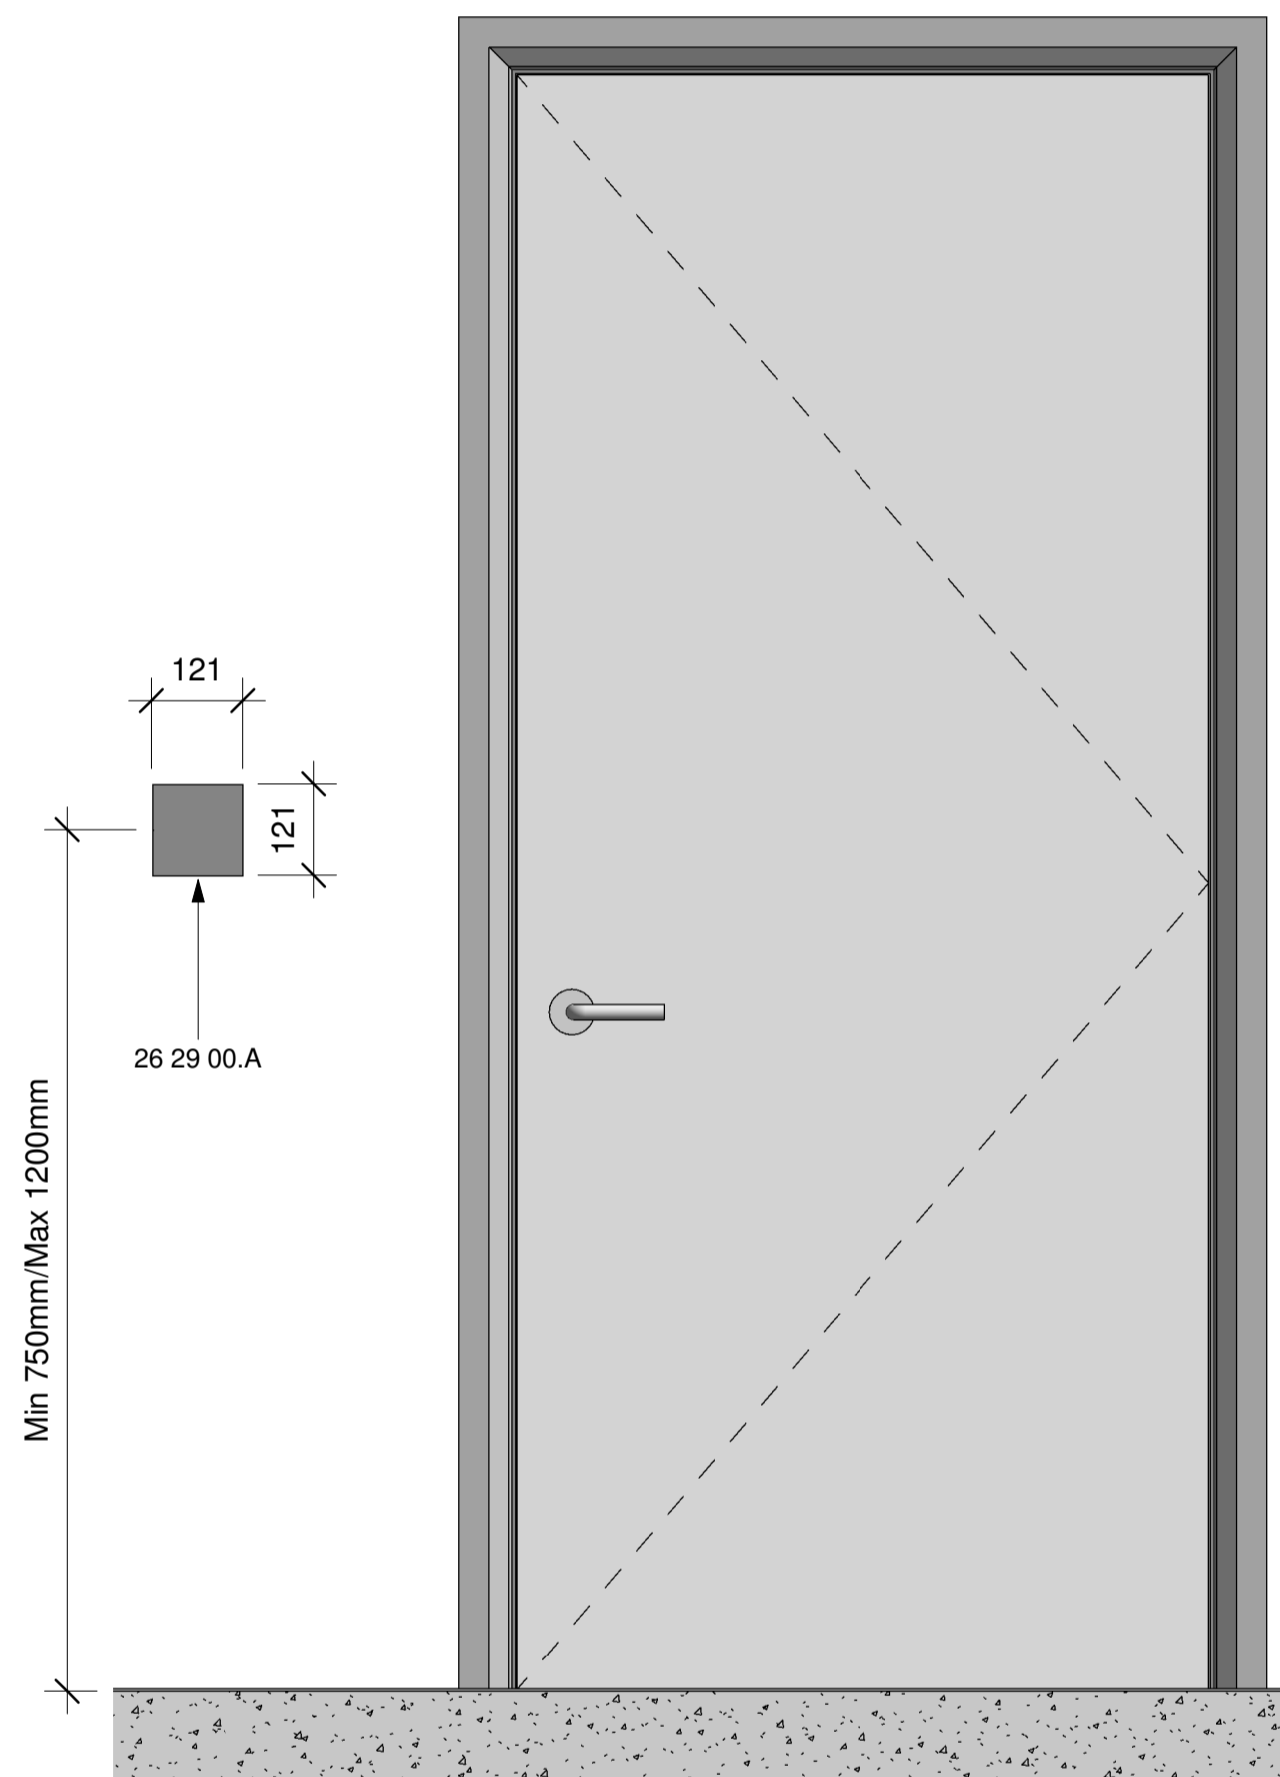

Four Dormitory Complex
East Healey Street,
Champaign,
Illinois,
USA

Prairie Sky Consulting

1104 Parkview Drive
Mahomet
Illinois
USA 61853

Email: bill.east@prairieskyconsulting.com
Phone: 309 - 807 - 1519
Web: www.prairieskyconsulting.com/

REV	DATE	DESCRIPTION
4	21.07.17	Final Issue
3	03.07.17	Spaces Revised
2	27.06.17	Keynotes Revised
1	01.06.17	Issued For Review

PROJECT NUMBER	East Dormitory
DRAWN BY	R.K.
CHECKED BY	B.E.
SCALE (@ A1)	1 : 10
DATE	04/11/17
STATUS	Final Issue
REVISION	4

PROJECT	Four Dormitory Complex
TITLE	Typical Installation Details
	OJ501
	SHEET 3 OF 4

THIS DRAWING IS THE PROPERTY OF MMA ENVIRONMENTAL AND SHALL NOT BE USED, REPRODUCED OR DISCLOSED TO ANYONE WITHOUT THE PRIOR WRITTEN PERMISSION OF MMA ENVIRONMENTAL.

Keynote	Family
25 35 16.A	Ceiling Daylight Sensor - Regular Voltage
26 24 16.A	Control Panel
26 29 00.A	Temperature Sensor

B1 Temperature Sensor Detail
1 : 10