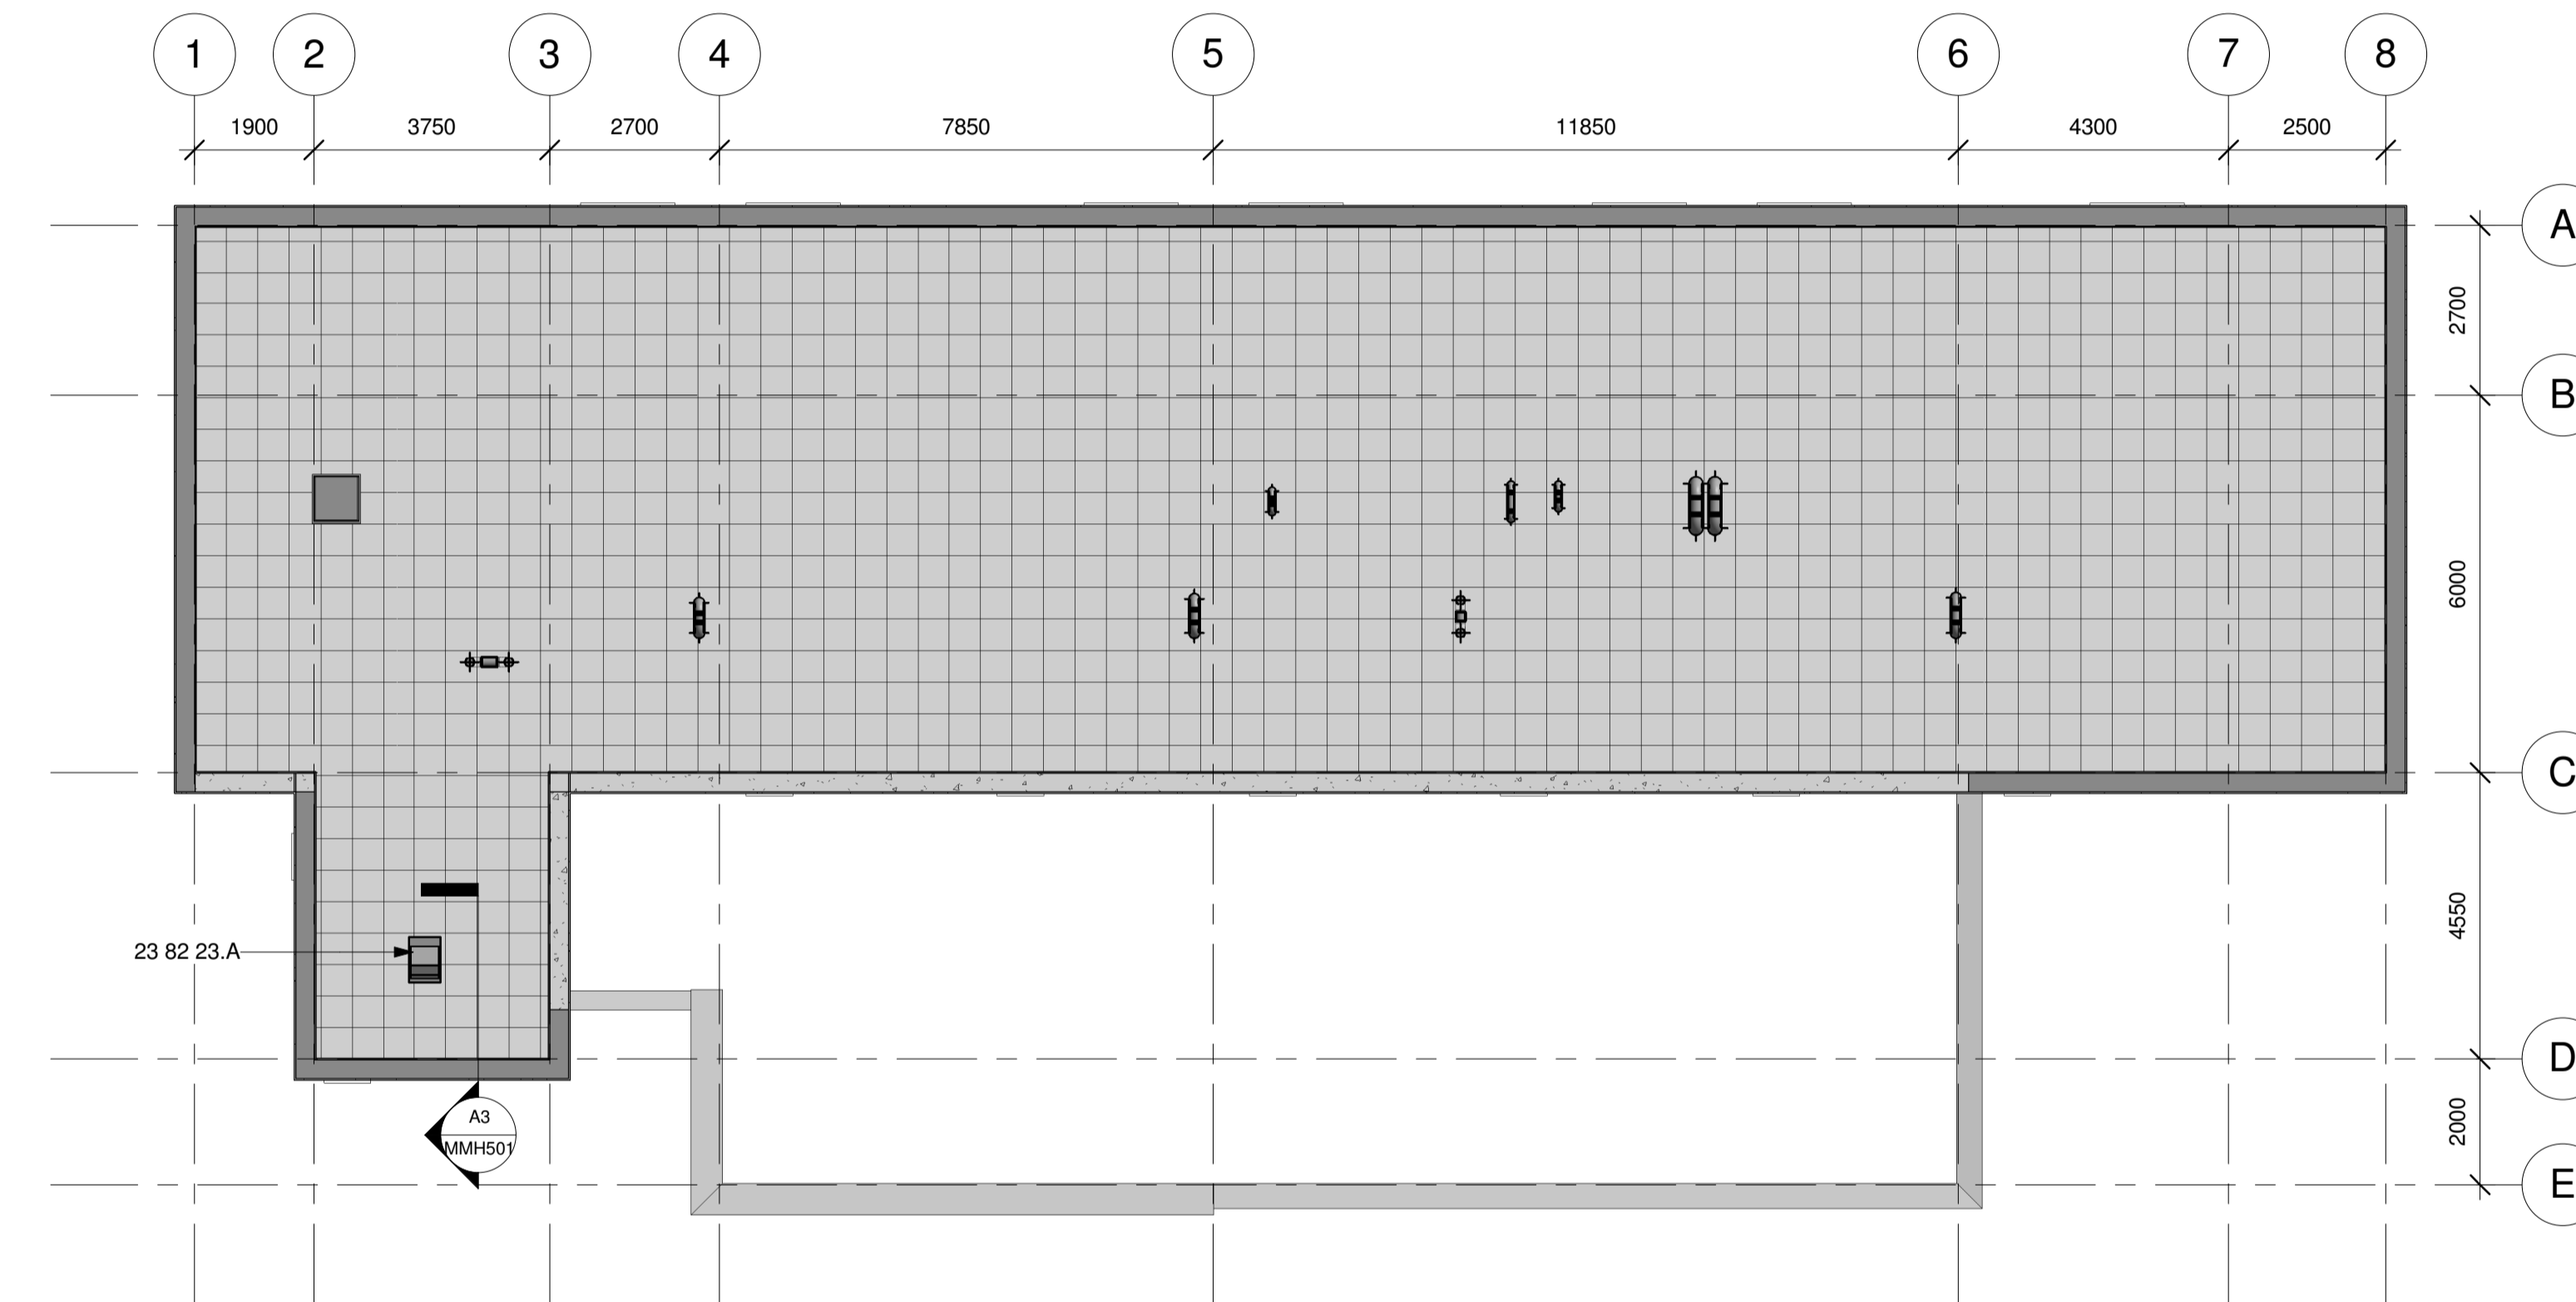

Four Dormitory Complex
East Healy Street,
Champaign,
Illinois,
USA

Prairie Sky Consulting

1104 Parkview Drive
Mahomet
Illinois
USA 61853
Email: bill.east@prairieskyconsulting.com
Phone: 309 - 807 - 1519
Web: www.prairieskyconsulting.com/

REV	DATE	DESCRIPTION
3	21.07.17	Final Issue
2	11.07.17	Keynote Revised
1	23.06.17	Issued for Information

PROJECT NUMBER	East Dormitory
DRAWN BY	R.K.
CHECKED BY	B.E.
SCALE (@ A1)	1 : 100
DATE	06/19/17
STATUS	Final Issue
REVISION	3

PROJECT	Four Dormitory Complex
TITLE	Roof Plan
	MMH103
	SHEET 3 OF 5

THIS DRAWING IS THE PROPERTY OF MMA ENVIRONMENTAL AND SHALL NOT BE USED, REPRODUCED OR DISCLOSED TO ANYONE WITHOUT THE PRIOR WRITTEN PERMISSION OF MMA ENVIRONMENTAL.

Keynote	Family
12 48 16.A	Floor_Grille
23 06 30.16.A	Supply Diffuser
23 06 30.16.B	Supply Diffuser
23 06 30.16.C	Supply Diffuser
23 06 70.13.A	Air Handling Unit
23 35 00.A	Ceiling-Exhaust-SP-A
23 36 16.A	VAV Unit
23 82 23.A	Intake Hood

B1 Roof Level
1 : 100

THIS DESIGN IS NOT INTENDED TO MEET THE BUILDING CODES OR REGULATIONS OF ANY SPECIFIC COUNTRY OR JURISDICTION.
SOME COMPONENTS HAVE BEEN OMITTED AS THE DESIGN WAS MODELLED EXCLUSIVELY USING OUT OF THE BOX REVIT FAMILIES.