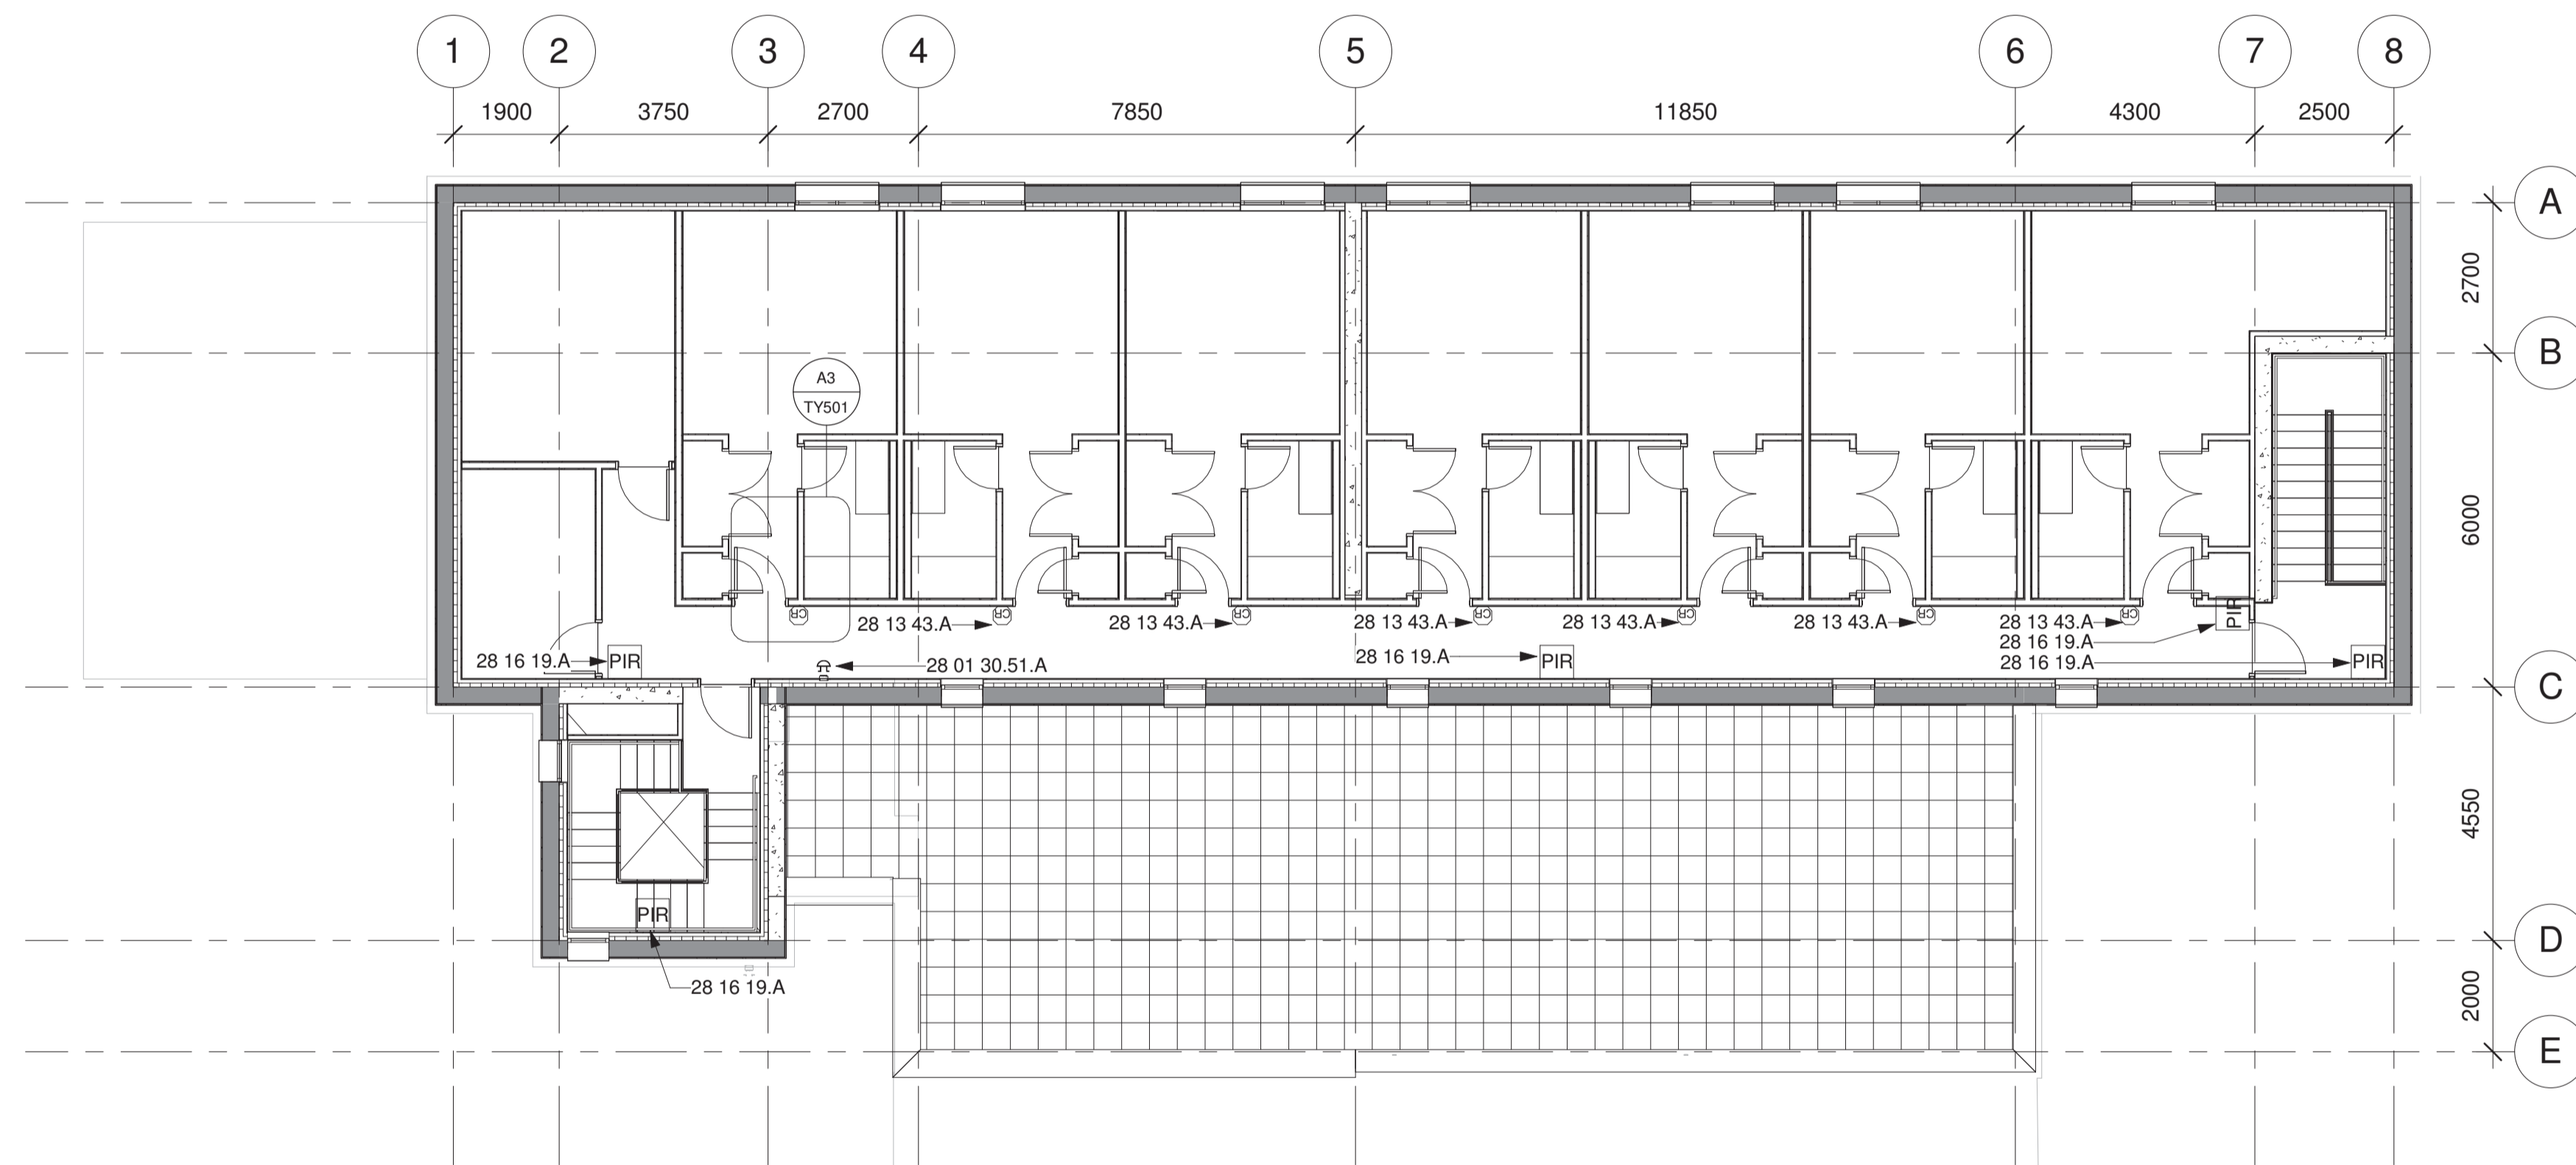

Four Dormitory Complex
East Healey Street,
Champaign,
Illinois,
USA.

Prairie Sky Consulting

1104 Parkview Drive
Mahomet
Illinois
USA 61853

Email: bill.east@prairieskyconsulting.com
Phone: 309 - 807 - 1519
Web: www.prairieskyconsulting.com/

REV	DATE	DESCRIPTION
6	26.07.17	Final Issue
5	03.07.17	Spaces Revised
4	27.06.17	Keynotes Revised
3	30.05.17	Drawing Revised as per comments
2	07.04.17	Revised Parameters as per comments
1	28.03.17	Issued for Review

PROJECT NUMBER	East Dormitory
DRAWN BY	R.K.
CHECKED BY	B.E.
SCALE (@ A1)	1 : 100
DATE	03/15/17
STATUS	Final Issue
REVISION	6

PROJECT	Four Dormitory Complex
TITLE	Level 2 Floor Plan
	TY102
	SHEET 2 OF 4

THIS DRAWING IS THE PROPERTY OF MMA ENVIRONMENTAL AND SHALL NOT BE USED, REPRODUCED OR DISCLOSED TO ANYONE WITHOUT THE PRIOR WRITTEN PERMISSION OF MMA ENVIRONMENTAL.

Keynote	Family
26 24 16.A	Security Panel
28 01 30.51.A	Intruder Security Alarm Sounder
28 13 00.A	Bell
28 13 00.B	Door Lock Magnetic
28 13 00.C	Release Button
28 13 00.D	Keypad
28 13 43.A	Access Card Reader
28 16 19.A	Wall Mounted Passive Infrared Detector
41 24 33.A	Magnetic Contact

Level 2 Floor Plan
1 : 100

THIS DESIGN IS NOT INTENDED TO MEET THE BUILDING CODES OR REGULATIONS OF ANY SPECIFIC COUNTRY OR JURISDICTION.

SOME COMPONENTS HAVE BEEN OMITTED AS THE DESIGN WAS MODELLED EXCLUSIVELY USING OUT OF THE BOX REVIT FAMILIES.